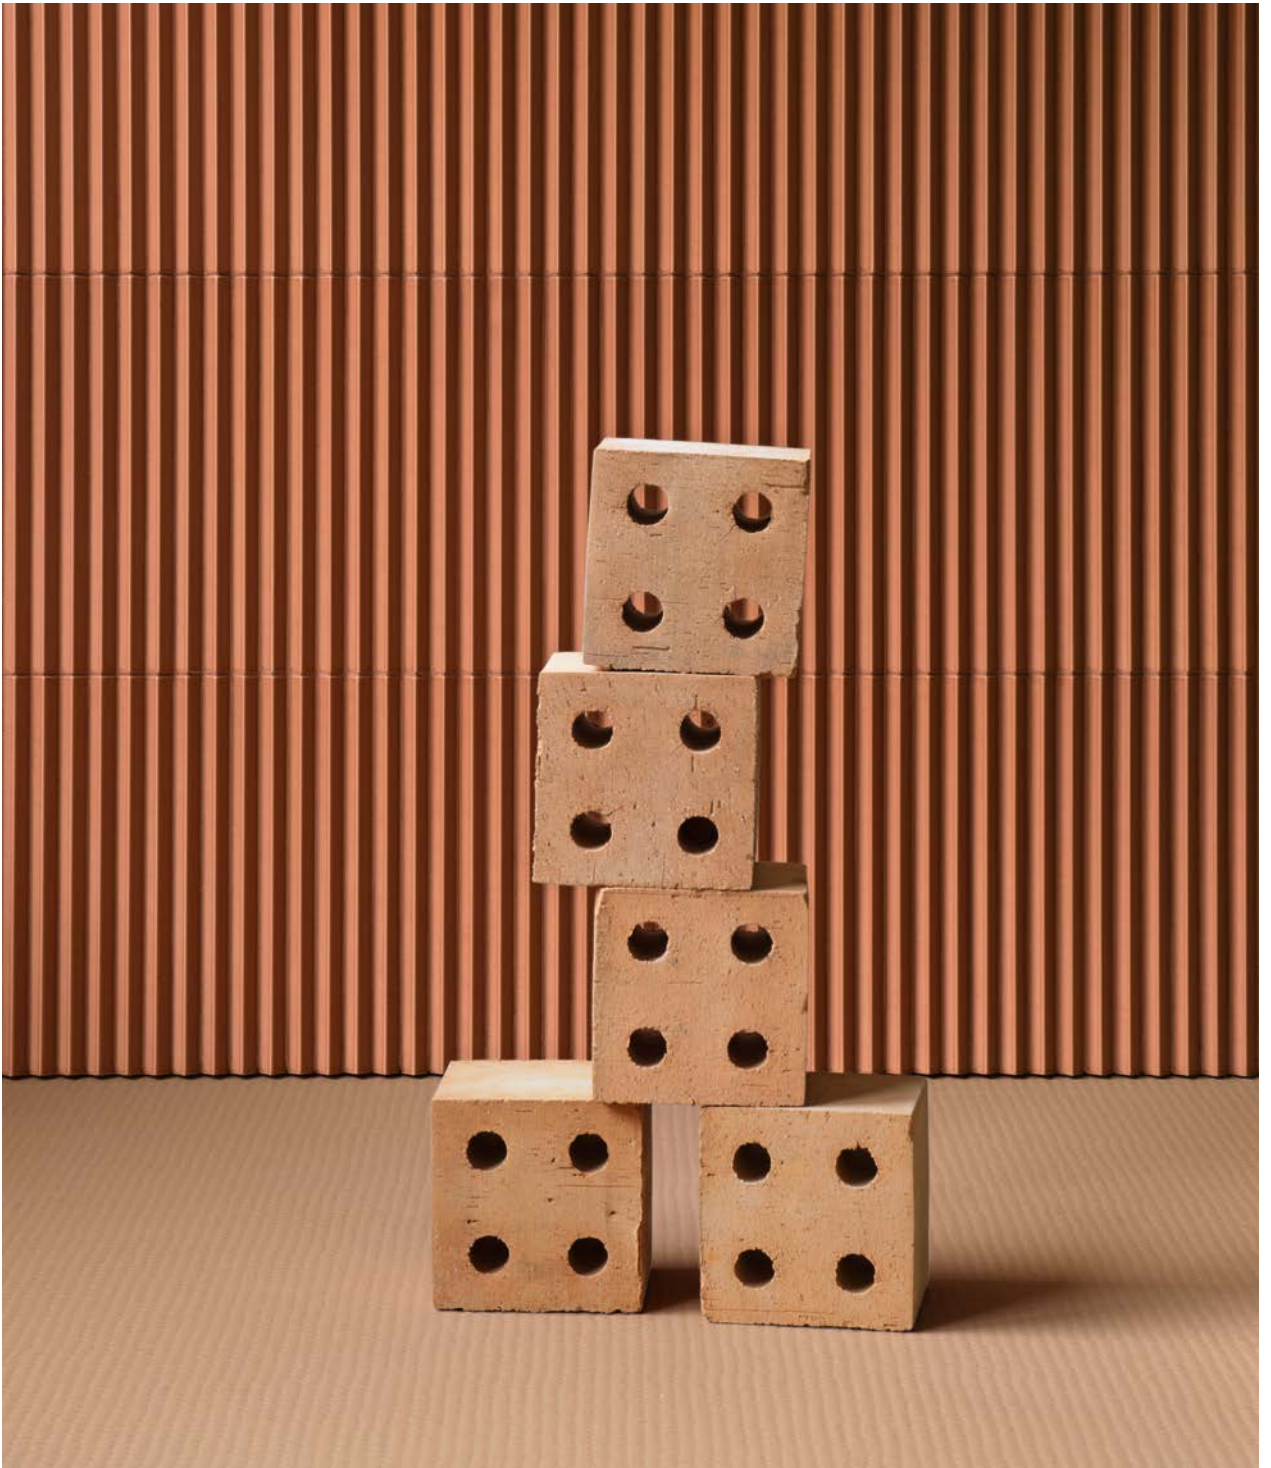

Bloc

Bloc Natural. Wall: Rombini Triangle Extra Small Matt Red. Floor: Pico Down Natural Argile.

Wall: Bloc Blue Glossy + Red Tube. Floor: Pico Blue Dots Gris.

Bloc Blue Glossy

Design by Ronan & Erwan Bouroullec
Photography by Studio Bouroullec, Delfino Sisto Legnani