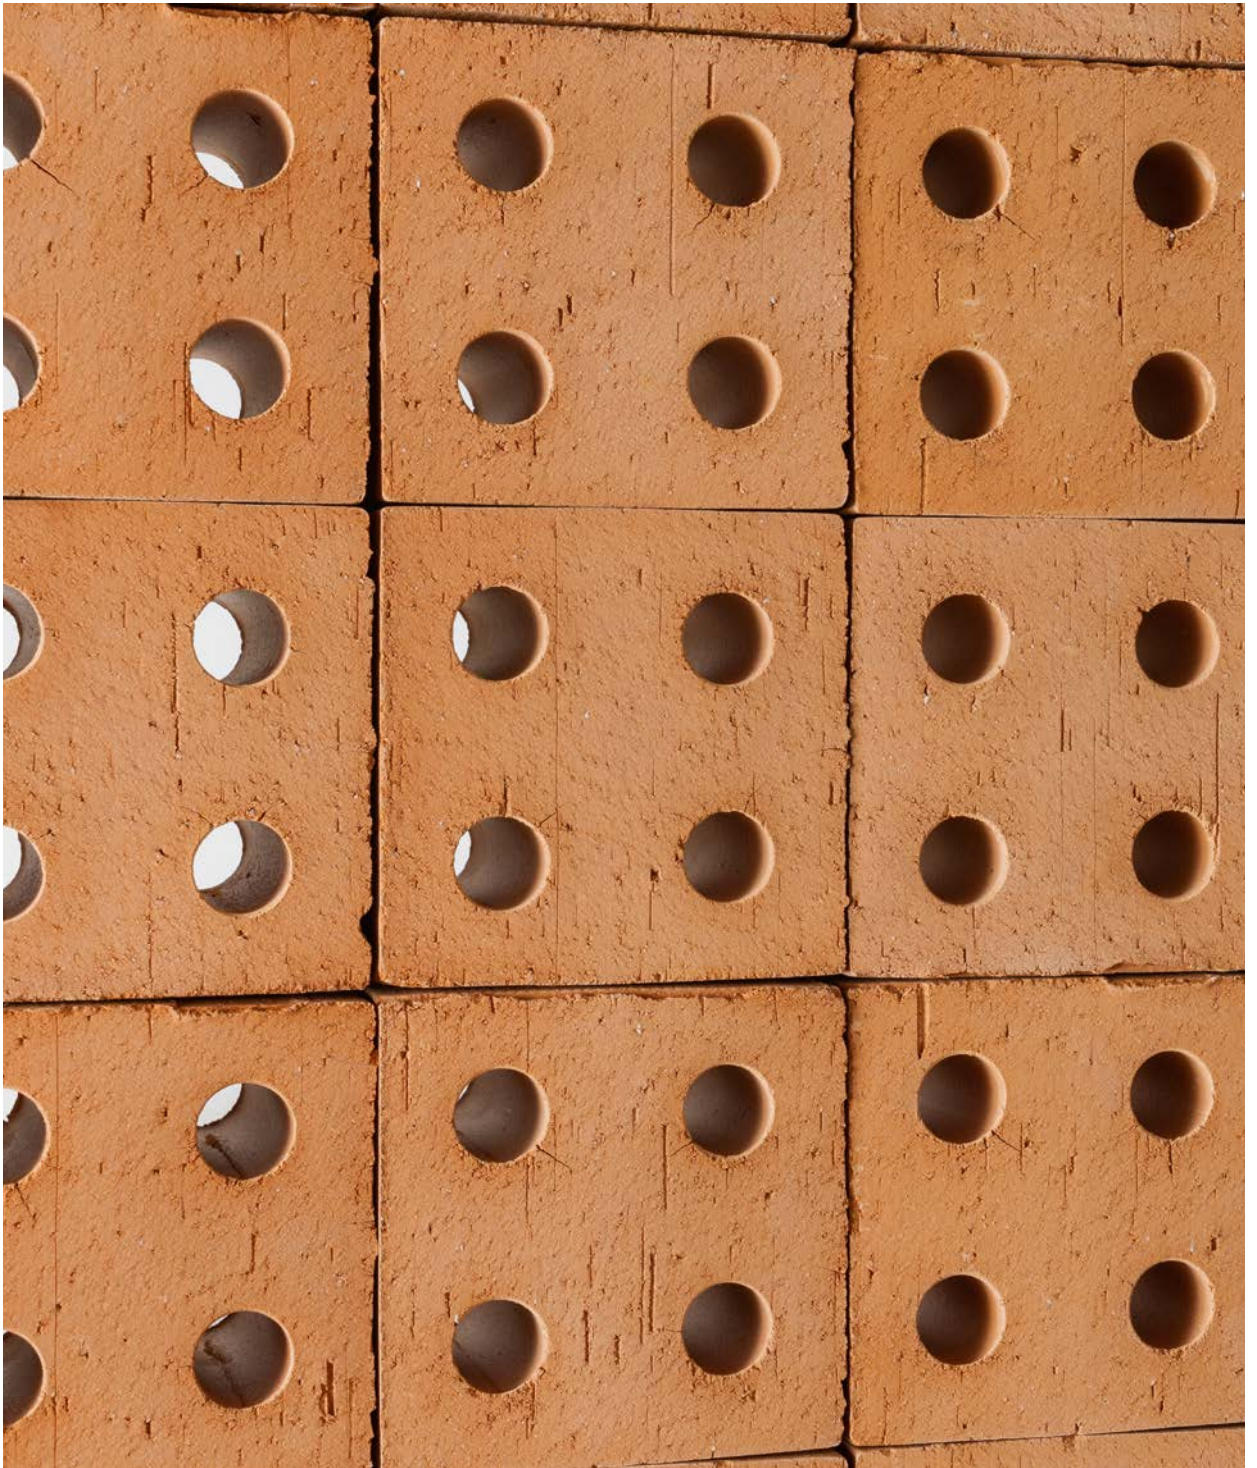

Bloc

Bloc Natural. Wall: Rombini Triangle Extra Small Matt Red. Floor: Pico Down Natural Argile.

Wall: Bloc Blue Glossy + Red Tube. Floor: Pico Blue Dots Gris.

Bloc Blue Glossy

Design by Ronan & Erwan Bouroullec
Photography by Studio Bouroullec, Delfino Sisto Legnani