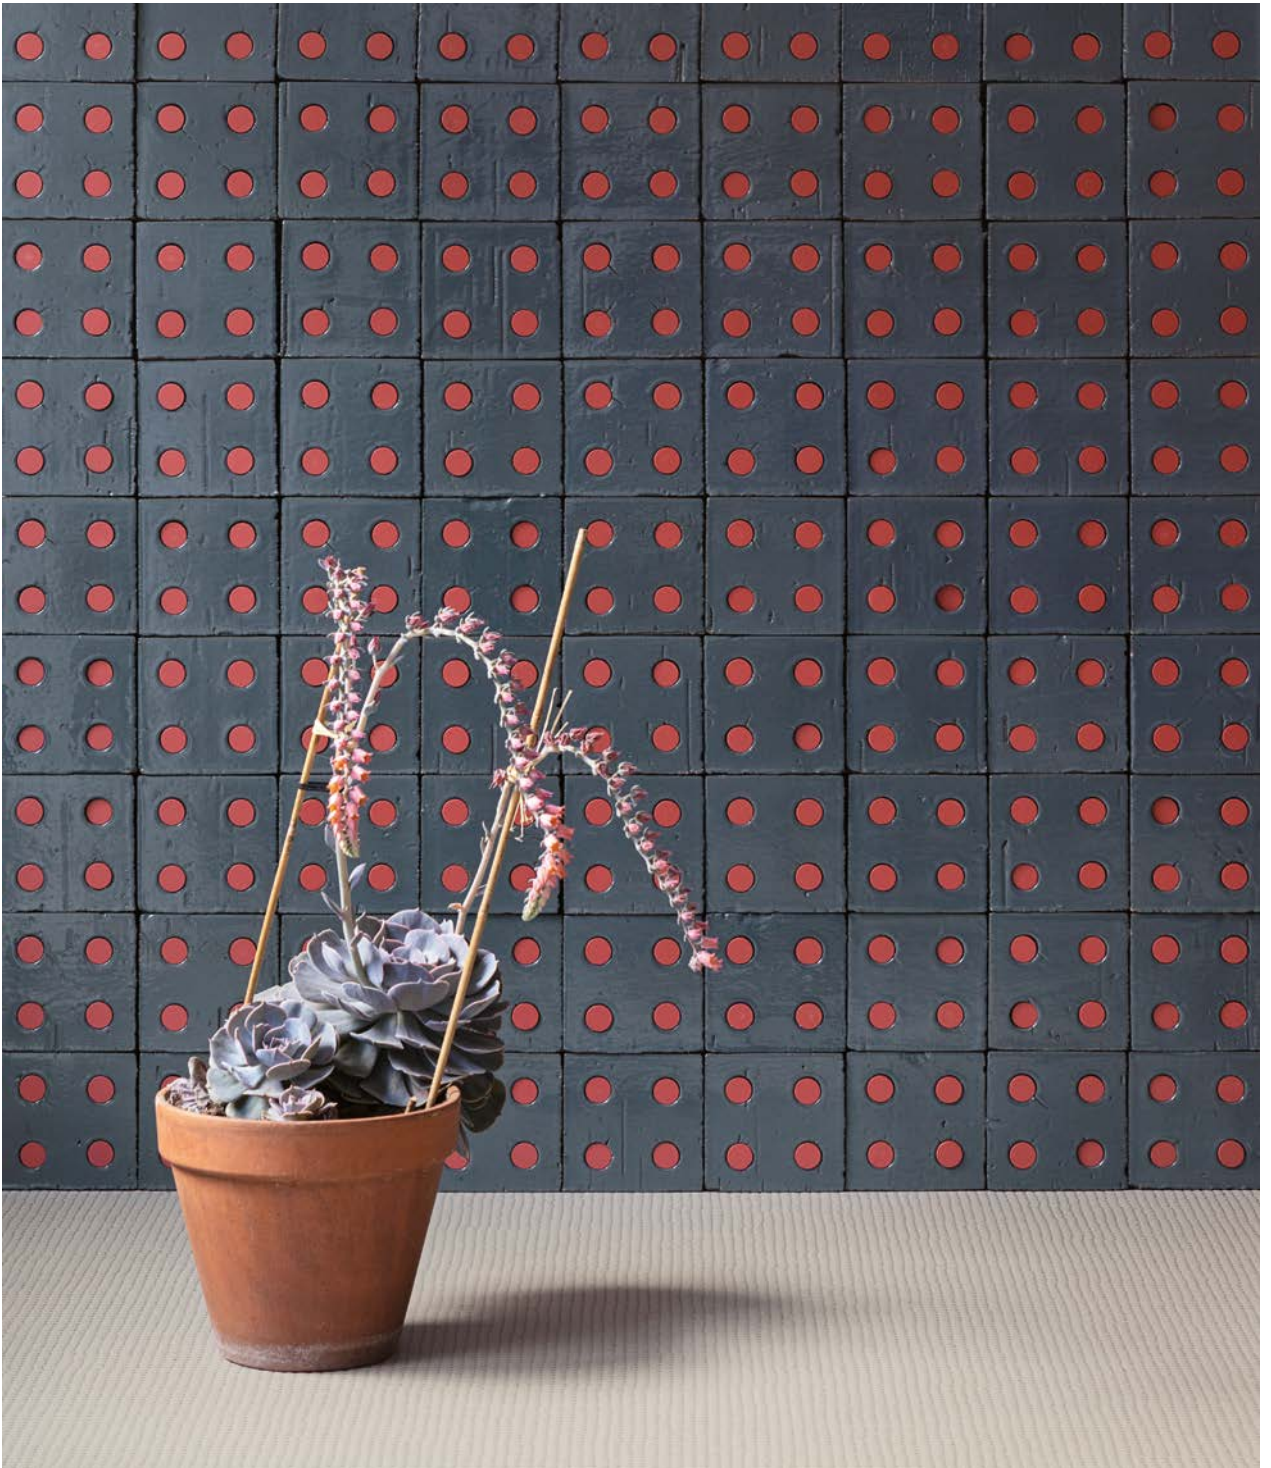

Bloc

Bloc Natural. Wall: Rombini Triangle Extra Small Matt Red. Floor: Pico Down Natural Argile.

Wall: Bloc Blue Glossy + Red Tube. Floor: Pico Blue Dots Gris.

Bloc Blue Glossy

Design by Ronan & Erwan Bouroullec
Photography by Studio Bouroullec, Delfino Sisto Legnani